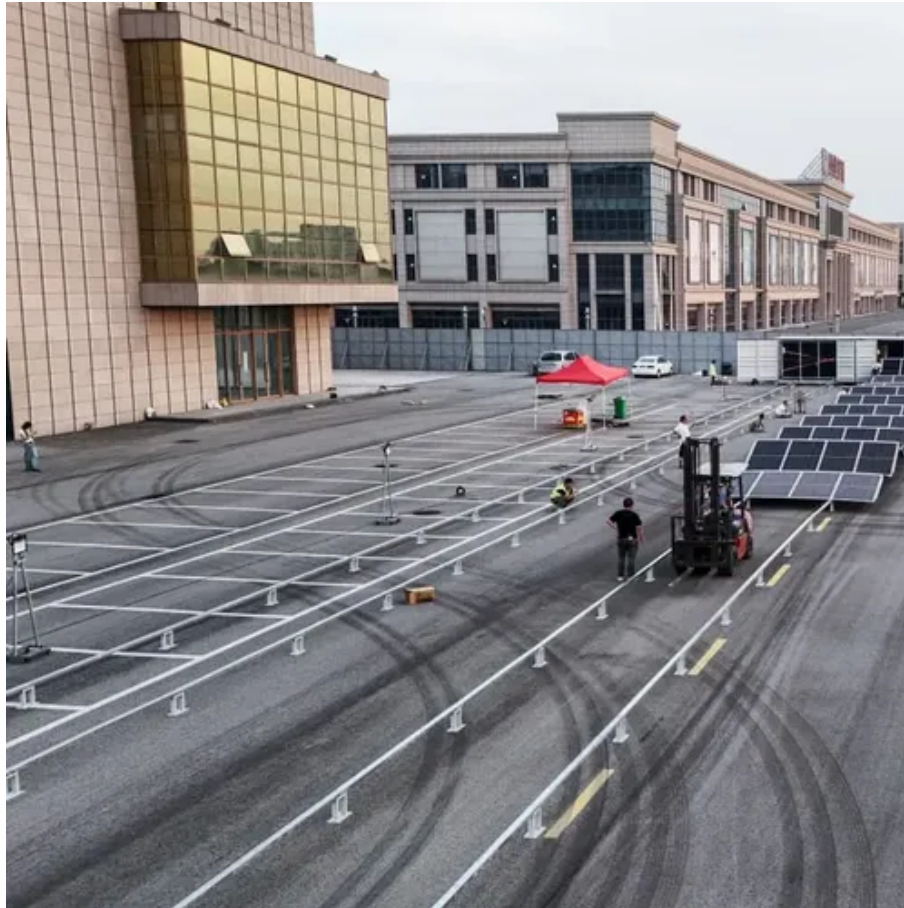

Zagreb IP55 Outdoor Cabinet for Bridges 20kW

Zagreb IP55 Outdoor Cabinet for Bridges 20kW

[IP55 electric cabinet, IP55 network cabinet](#)

Outdoor enclosure with 100 mm transport plinth and rain canopy with projections on all sides. Side panels, rear panel and door fully double-walled on the outside, the entire TS 8 frame is available for ...