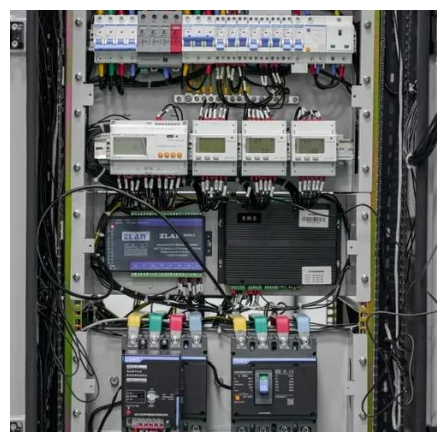

[Yaounde Outdoor Power Supply BESS Cost Analysis and Key ...](#)

Climate Resistance: Yaounde's tropical climate demands IP65-rated enclosures and advanced thermal management. Capacity: Systems range from 5 kWh (for small businesses) to 500+ kWh (industrial use).