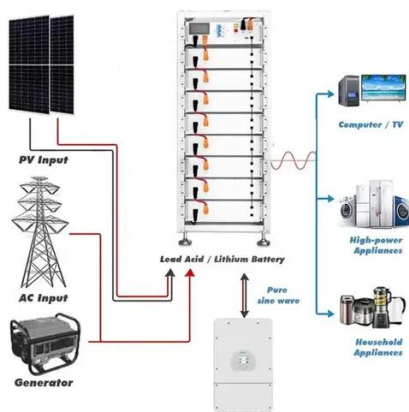

Our range of 600mm wall mounted data cabinets have been designed with ease of installation and maintenance in mind. The high specification of the cabinet means it's suitable for almost any data ...