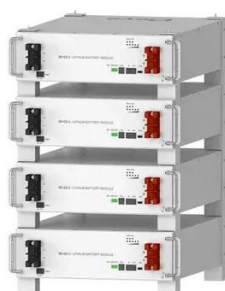

Deye Official Store

10 years
warranty