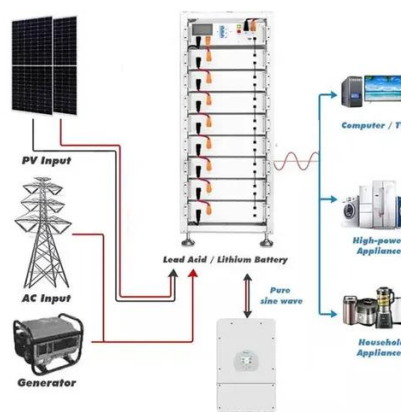

Eircode will help the public, businesses and public bodies to locate every individual address in the State. Visit today to learn more.