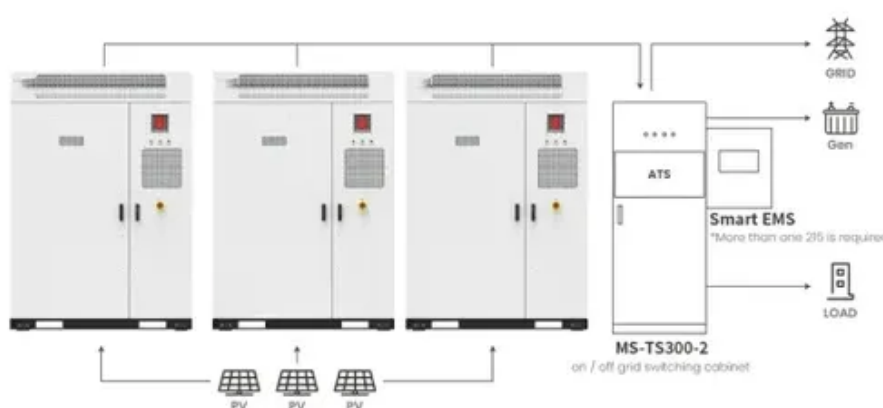

Where is the address of the Dublin Communications Network base station

Application scenarios of energy storage battery products

Overview

The address is Grand Canal Plaza, Upper Canal Street, Dublin 2, IE. Find local businesses, view maps and get driving directions in Google Maps. Update: Following the publication of Decision D23/24 regarding the publication of radio spectrum licence information, ComReg has updated its Siteviewer tool to publish, in addition to mobile licences, information regarding fixed radio link and satellite earth stations licences. Oct 9, 2025 · The rollout of 5G services needs the establishment of an extensive network of radio base stations and small cells to support very high-speed data transmission and ubiquitous Jun 9, 2024 · 1. © + ® ESB Networks 2026. The interactive map shows the location of every mobile telephone mast in Ireland. The map is maintained by the Commission for Communications Regulation (ComReg) using information. Motherson supports customers through over 425 facilities in 47 countries across North America, South America, Europe, Africa, Middle East, Asia Pacific and Australia. In this address directory you can search all of our addresses by filtering on country, location type, business vertical and company.