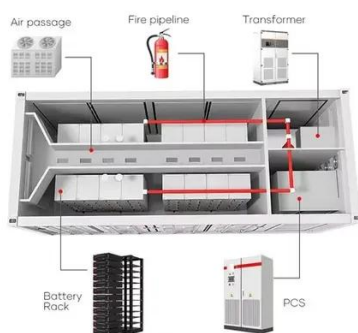

[Outdoor Power Supply Output Voltage: Understanding High vs. Low ...](#)

Outdoor power systems face unique voltage challenges due to environmental factors and load demands. From solar farms to construction sites, maintaining stable output voltage between 110V-240V proves ...