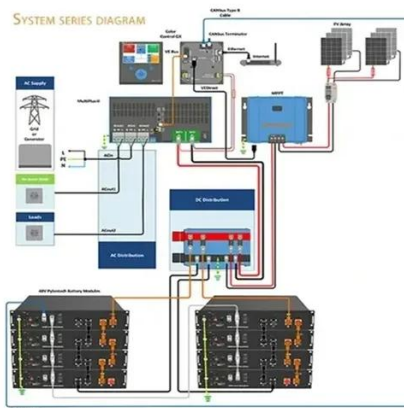

Well here are the fun and games with windows again. So recently there were updates. I only noticed today all non USB audio now only comes through the left channel correctly, the right is ...