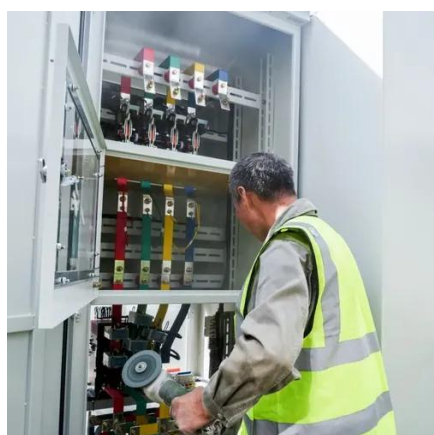

[Solar Energy for Homes, Businesses & Industry](#)

Highjoule powers off-grid base stations with smart, stable, and green energy. Highjoule's site energy solution is designed to deliver stable and reliable power for telecom base stations in off-grid or weak ...