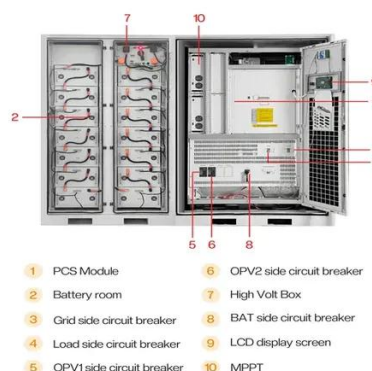

[Understanding Base Stations: The Backbone of Wireless ...](#)

In cellular networks, a base station typically consists of antennas, a transmitter/receiver system, and a base station controller (BSC). The base station is responsible for maintaining ...

[Complete Guide to 5G Base Station Construction , Key Steps, Equipment](#)

Explore how 5G base stations are built--from site planning and cabinet installation to power systems and cooling solutions. Learn the essential components, technologies, and challenges ...