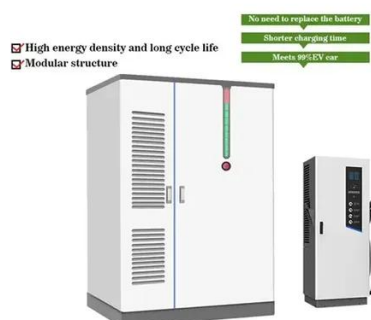

BPC offer a comprehensive range of battery accessories which include open steel battery stands, clad enclosed battery and battery cabinet system options.

Battery Cabinets

Universal battery cabinets for all three-phase Legrand UPS from 10kVA up to 800kVA power range. The Battery cabinet is designed to house standard VRLA Batteries of capacity range from 24Ah to 105Ah ...