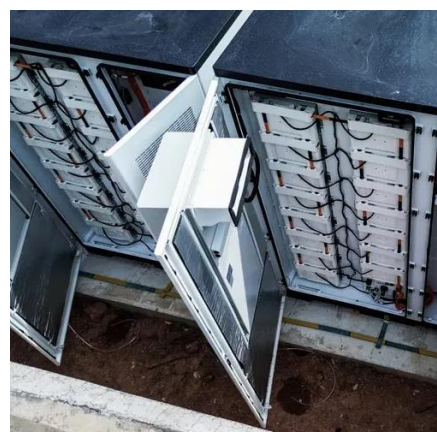

[StackRack , Rack & Cabinet Accessories - StackRack Battery Systems](#)

Personalize your battery system with our collection of Battery Cabinet Accessories, designed to elevate your battery system to new heights. These optional add-ons offer unparalleled customization, ...