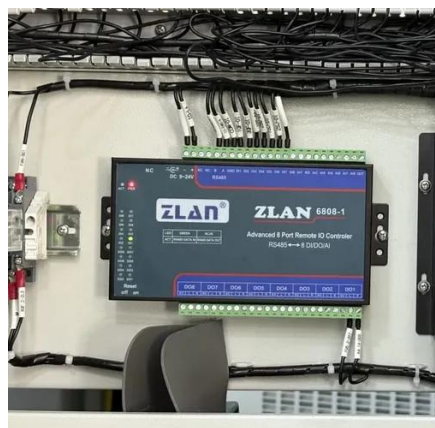

[Le NF 600 800 900 1000 1200 mm Depth Floor Standing Mount ...](#)

Le NF 600 800 900 1000 1200 mm Depth Floor Standing Mount Network Server Rack Cabinet, Find Details and Price about Network Cabinet 19" Rack from Le NF 600 800 900 1000 1200 ...

1200mm depth Cable Management Top Perforated Door server network cabinet

1200mm Depth Cable Management Top Perforated Door Server Network Cabinet, Find Complete Details about 1200mm Depth Cable Management Top Perforated Door Server Network ...