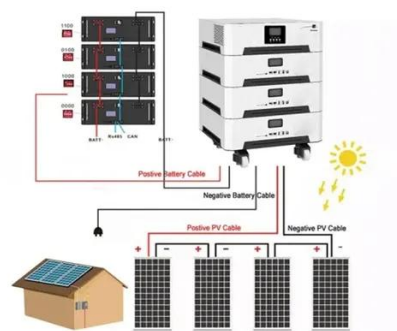

Ultra-large capacity 66w outdoor solar power hub

Overview

Solar Input: Up to 2,400W (dual 60V) solar charging, fully charges in <2 hours in optimal sunlight. 8kWh (12kW) for days-to-week-long backup. Dual Voltage: 120V/240V, 6,000W AC output per unit, powers fridges to. Sunbolt Solar Workstations are engineered with the highest solar power output, providing superior off-grid autonomy, and charging performance. Equipped with multiple charging outlets and high-capacity battery banks, these are ideal outdoor site amenities for charging cell phones, tablets, laptops. With an ultra-high AC output power of 6,000-Watt/9,000-Watt AC output and 3. 84kWh, the Anker SOLIX F3800 can power your 100% home appliances, charge your refrigerator, microwave, toaster oven, space heater, etc. EcoFlow solar generators feature high-efficiency panels, flexible power outputs (300–7200W), and durable, portable designs built to last. Long-Lasting: 5-year. Flexible mobile energy supply: centrally and individually deployable The Mobisun PowerHive 60 offers a unique combination of large central storage capacity and individually available power units. With a 30 kWh LiFePO4 battery in the hub and 60 removable Mobisun Air power stations of 300 Wh each. The EcoFlow DELTA Pro Portable Power Station represents the pinnacle of portable energy solutions, offering unparalleled capacity, versatility, and smart features.

Mobisun PowerHive 60

The Mobisun PowerHive 60 offers a unique combination of large central storage capacity and individually available power units. With a 30 kWh LiFePO4 battery in the hub and 60 removable ...

[EcoFlow DELTA Pro Portable Power Station & Solar Kits](#)

With a robust 3.6kWh capacity, expandable up to 25kWh, this power station is ideal for home backup, outdoor events, RVs, and off-grid living. Its innovative design allows for a variety of charging options ...