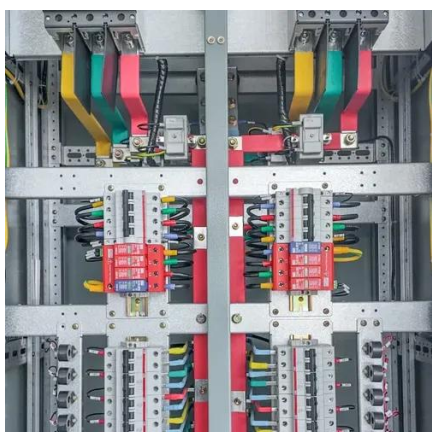

Explore AZE's premium NEMA-rated and weatherproof enclosures designed for telecom, industrial electrical, and energy storage applications. Built to withstand harsh environments and extreme ...

[3ICE Cabinets - Versatile Telecom Solutions](#)

The 3ICE Cabinet is a compact, integrated outdoor solution manufactured from high-grade steel or aluminum. Featuring an IP55-rated seal, it protects against dust and water intrusion.

Products

The Delta outdoor cabinet is the choice from the tropics to the arctics when space is scarce or site density needs to be increase cost-effectively. The Delta outdoor series offers several size options, ...