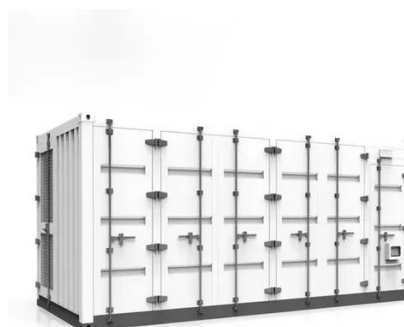

Outdoor Telecom Cabinets

ABS offers a variety of cabinet solutions in multiple designs and modules to meet the needs of any installation. Focused on faster and easier cost-effective deployment, our enclosures protect critical ...

[Outdoor Enclosures , NEMA-Rated Telecom Cabinets , IP55, IP65](#)