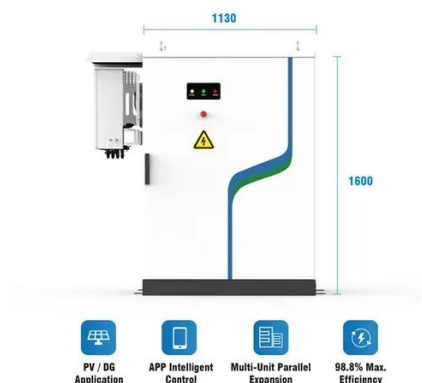

[TOP BATTERY ENCLOSURES DISTRIBUTORS SUPPLIERS IN ...](#)

Highjoule's Site Battery Storage Cabinet ensures uninterrupted power for base stations with high-efficiency, compact, and scalable energy storage. Ideal for telecom, off-grid, and emergency ...