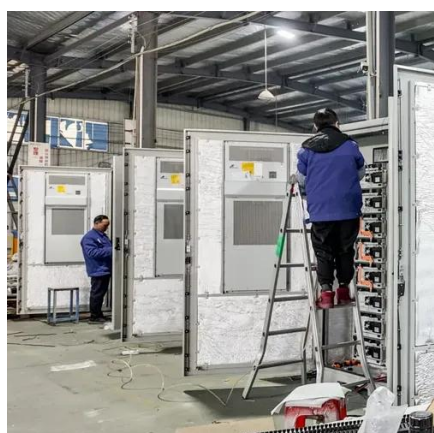

[LFP Intelligent High-Voltage Rack Storage Battery Cabinet](#)

Featuring advanced temperature control, robust safety protocols, and a flexible modular design, it delivers reliable power storage with unmatched efficiency and ease of use.

[The 10 Best Places to go in Thailand & Where to Avoid](#)