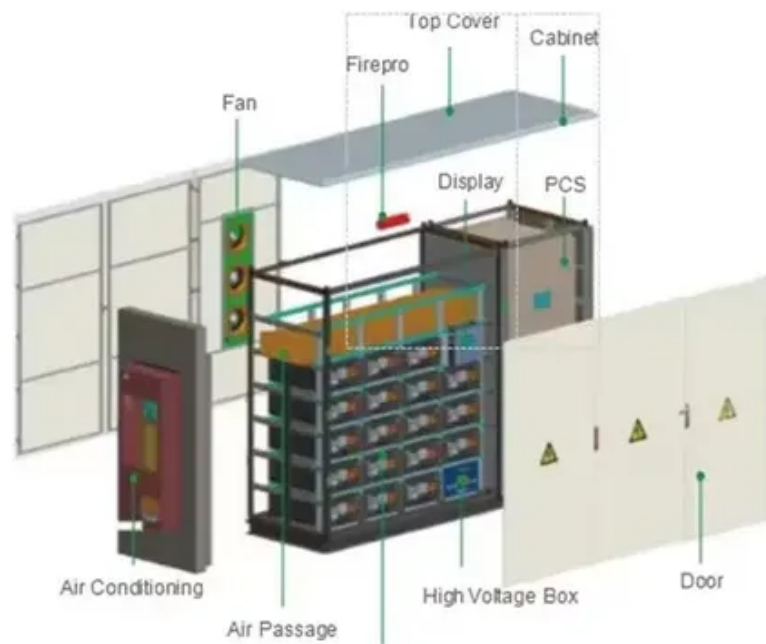

Thailand Data Center Battery Cabinet with Constant Temperature and Humidity Type