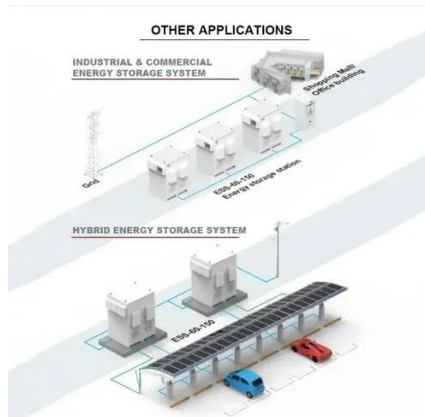

[LFP Intelligent High-Voltage Rack Storage Battery Cabinet](#)

Featuring advanced temperature control, robust safety protocols, and a flexible modular design, it delivers reliable power storage with unmatched efficiency and ease of use.

[The 10 Best Places to go in Thailand & Where to Avoid](#)