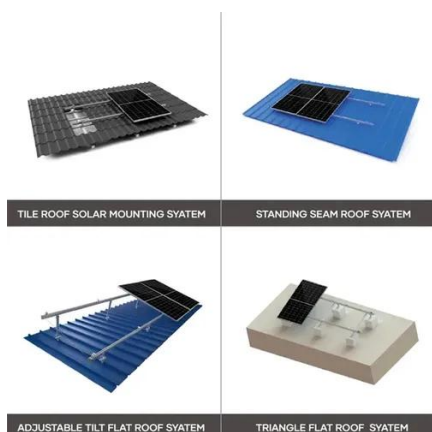

Thailand 5G base station power equipment cabinet

✓ 50KW/100KWH

✓ HIGHER POWER OUTPUT
IN OFF-GRID MODE

✓ CONVENIENT OPERATION
& MAINTENANCE

✓ PRE-WIRED

Thailand 5G base station power equipment cabinet

[Complete Guide to 5G Base Station Construction , Key Steps, Equipment](#)

Explore how 5G base stations are built--from site planning and cabinet installation to power systems and cooling solutions. Learn the essential components, technologies, and challenges ...

[5G Base Station Construction Market in Thailand](#)

[5G Outdoor Enclosures , 5G Outdoor Cabinets , AZE](#)

5G Outdoor integrated cabinet is well suited for power equipment, batteries, telecom gear, all integrated into a robust, economical package. The cabinet contains internal mounting rails, which allow ...