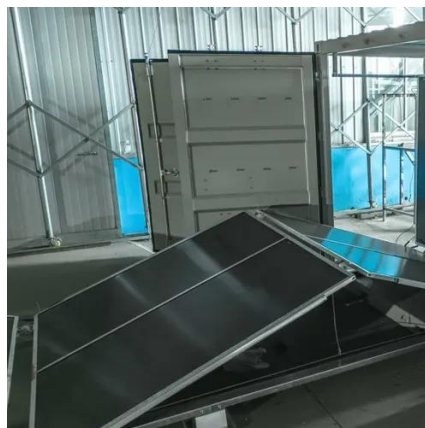

[Mitsubishi Electric Power Products, Inc. BC43 Battery ...](#)

Battery cabinets that are not supplied with an incorporated DC output disconnect device must have an appropriate disconnect device provided external to the cabinet.

[C & D Technologies , Stationary Battery Cabinets](#)

C& D experts with extensive knowledge of data center uninterruptible power supply (UPS) are ready to help you configure your backup system. Let us help you build your best turnkey battery and cabinet ...