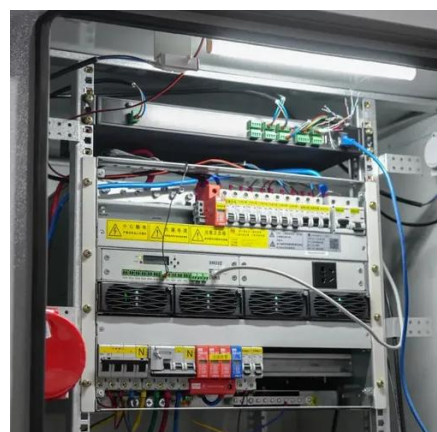

Tcl inverter connection home

Tcl inverter connection home

[TCL Air Conditioner WiFi Setup Guide for Easy Smart Home ...](#)

Setting up WiFi on a TCL air conditioner enables convenient remote control and integration with smart home systems. This guide explains step-by-step how to connect your TCL AC ...

[Tcl Air Conditioner Wifi Setup . Smart AC Solutions](#)

With this capability, you can easily change settings of your air conditioner even if you are away from home or cannot access it's remote by simply speaking out commands to either Amazon's ...

[TCL iQool-2MS9K9K User And Installation Manual](#)

Summary of Contents for TCL iQool-2MS9K9K Page 1 2 x 12,000 BTU Indoor SMART WIFI CONTROLLED WALL MOUNTED INVERTER MULTI SPLIT AIR CONDITIONER WITH HEAT ...

View and Download TCL IQool9 user and installation manual online. Smart WIFI Controlled Wall Mounted Inverter Split Air Conditioner with Heat Pump, 9,000/12,000

[Tcl Air Conditioner WiFi Setup: Step-By-Step Guide For Easy Smart Home](#)