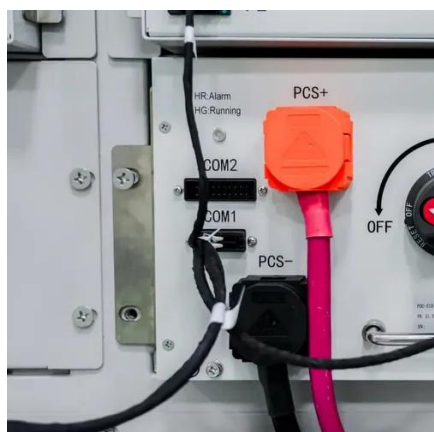

Taipei

In 1990, Taipei provided the backdrop for the Wild Lily student rallies that moved Taiwanese society from one-party rule to multi-party democracy by 1996. The city has served as the seat of Taiwan's ...

[The Best Things to Do in Taipei, the Nature-Wrapped Heart of Taiwan](#)

Here is the best of Taipei in anticipation of its newfound access, including how to get there, the best things to do in Taipei, and where to eat and stay. Taipei has a futuristic flair, and