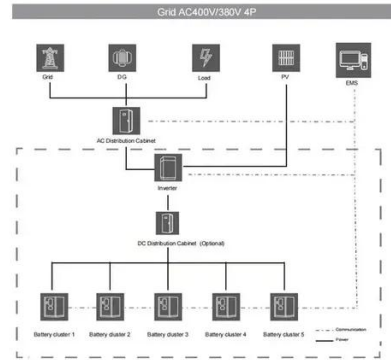

From fabulous food recommendations to several short day trips from Taipei, we've got you covered with tons of Taipei activities (including some rather weird and wonderful Taipei attractions) ...