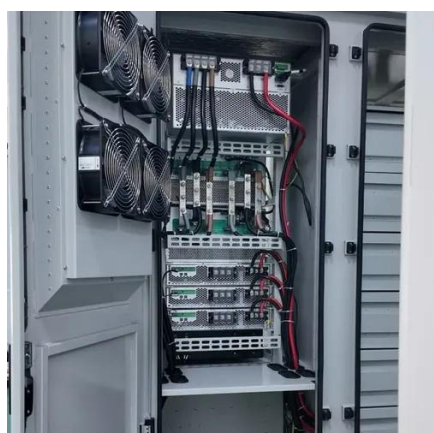

Surge-proof communication power supply cabinets for gymnasiums

Cabinet - FIBERHEX

The cabinets are designed with surge protection module (maximum capability: 60 kA) and MDF protective units, which can effectively protect devices inside the cabinets from surge attacks.

Outside Plant Enclosures (OSP) , Moore

This heavy-duty enclosure securely houses a Stand By Power Supply and three (3) batteries along with equipment and cable required for fiber optic conversion and/or distribution.

Shop Power Supply Enclosures , Multilink

Our power supply enclosures offer efficient power processing & synchronous rectification, ensuring cool operating temperatures & longer runtime. See more!

[Outdoor Power Cabinets Electronic Cabinets and Enclosures](#)

PWE Enclosure

Each enclosure features a removable door and lid. Standard features include a high magnetic circuit breaker, a duplex AC receptacle and a service power inserter. Optional features include a battery integration tray, surge ...