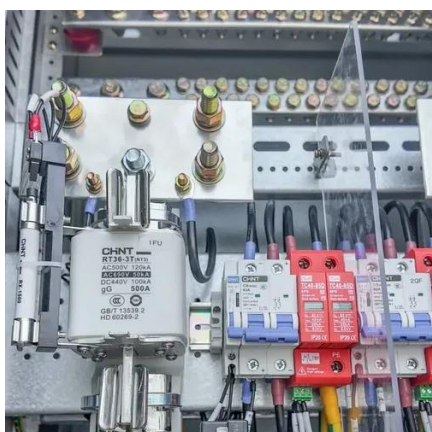

Typically built at any required scale and provide power in remote and/or off-grid areas/facilities with limited grid access. Supplies higher-demand factory, hospital and data-center facilities with reliable ...

[Battery Energy Storage System (BESS) . Schneider ...](#)

Stay on this website Select your location.