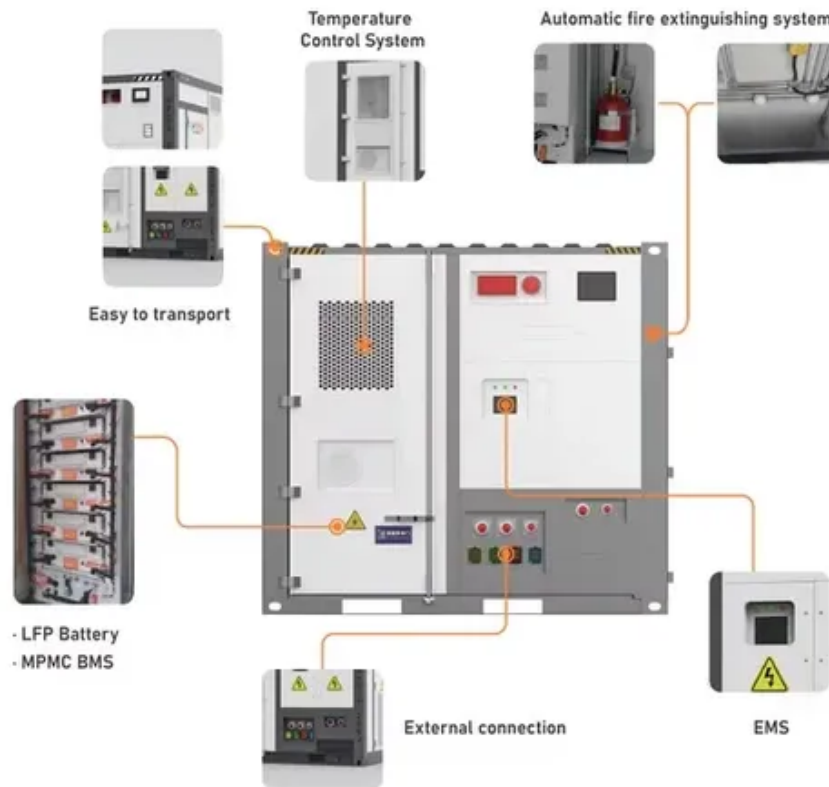

Stable outdoor power supply