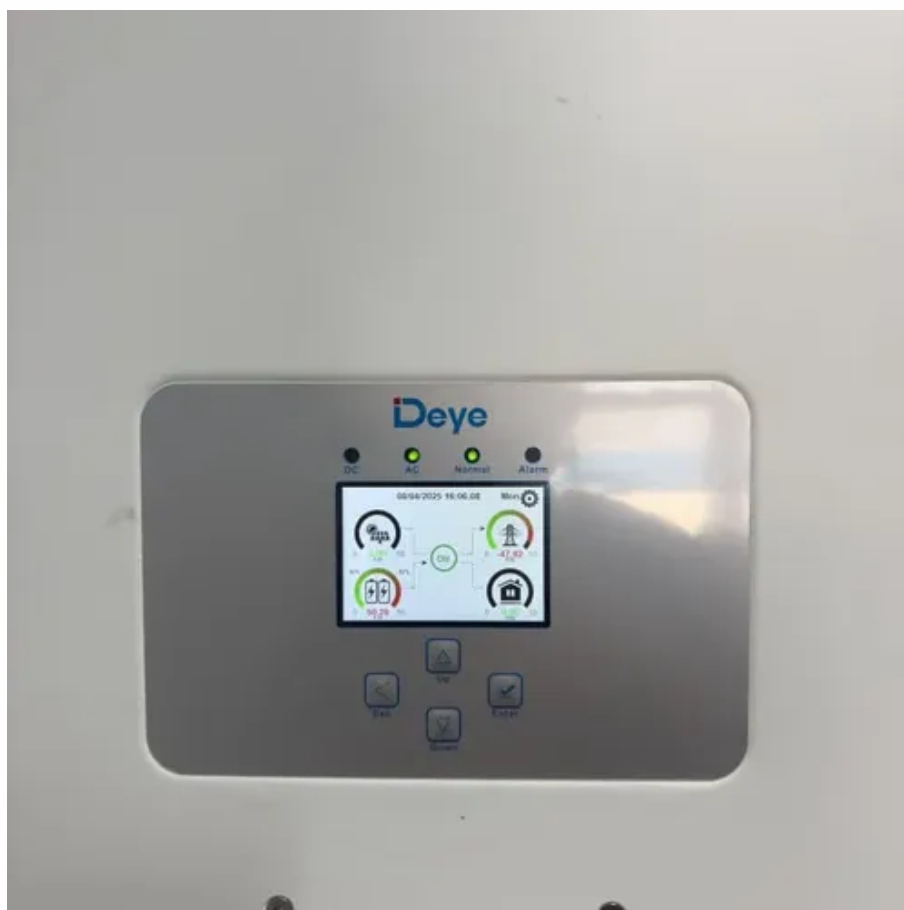

Southeast Asia Outdoor Communication Cabinet Off- Network Type