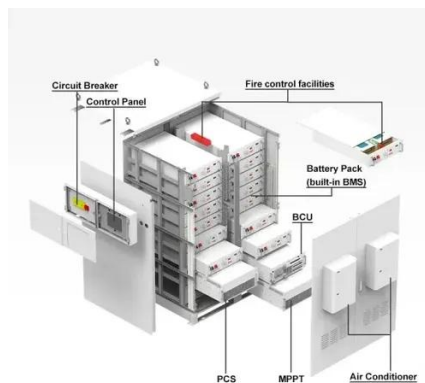

Solution for 600mm Deep Communication Power Supply Cabinets for Schools

Solution for 600mm Deep Communication Power Supply Cabinets for

Shop Power Supply Enclosures , Multilink

Our power supply enclosures offer efficient power processing & synchronous rectification, ensuring cool operating temperatures & longer runtime. See more!

[All-Rack Wall Mount Comms Cabinet 9u 600mm Wide x 600mm Deep, Cabinet](#)

Available in the following depths: 300mm (only available in 4u & 6u), 450mm, 550mm & 600mm ideal for small network installations where floor space doesn't allow for a floor standing server cabinet.

Power Supply Cabinets

They feature power supply, distribution, and protection equipment as well as radio systems and passive or active cooling. Contact us today to learn about all the options and to find a solution that is right for ...

[600mm Wide x 600mm Deep Data Cabinets & Server Racks , Comms ...](#)

The 12U 600mm Wide x 600mm Deep PI Data enclosure/cabinet has been designed to ensure maximum rigidity and weight loading without compromising the versatility of the solution.