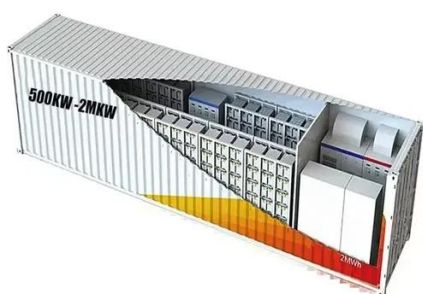

[SOLOMON ISLANDS BOOSTS SOLAR ENERGY WITH ADB LED ...](#)

Quotation for a high-capacity cluster cabine solar storage project in south america What energy storage container solutions does SCU offer?SCU provides 500kwh to 2mwh energy storage container ...