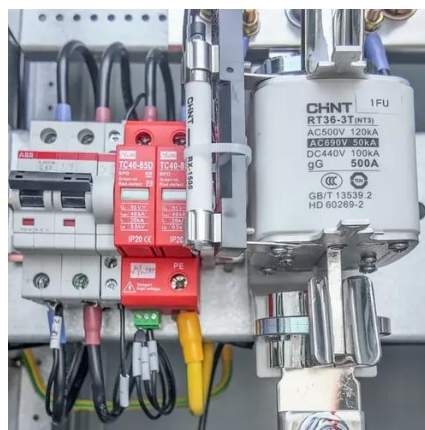

[50 watt Solar Panel: The Ultimate Guide (What Can It Power?)](#)

In this comprehensive guide, you'll learn everything you need to know about solar panel sizing, from standard dimensions to weight considerations, helping you determine the ...

[Solar Panel Size & Dimensions Guide 2025 . Complete Specs](#)

In this comprehensive guide, you'll learn everything you need to know about solar panel sizing, from standard dimensions to weight considerations, helping you determine the perfect solar ...