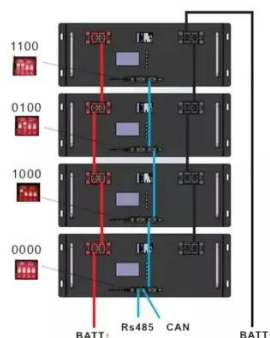

2 big solar panels with the power converter used by the MWEMC© base installed on the planet Euphyros. They are used to power a part of the base modules like the glass house.

Solar Station

Now build the Solar Station and investigate its ability to generate power. Build the Solar Station (Building Instruction booklet 2A and 2B, to page 30, step 15). Test the model's functionality. Loosening ...