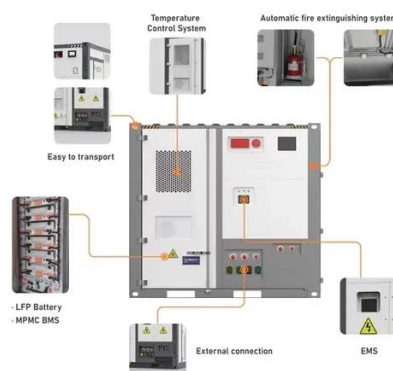

[Best Inverters for Lithium Battery Power Systems](#)

This inverter integrates battery monitoring to prevent damage from low voltage, extending battery life. It is compatible with multiple lithium battery systems and ideal for emergency ...