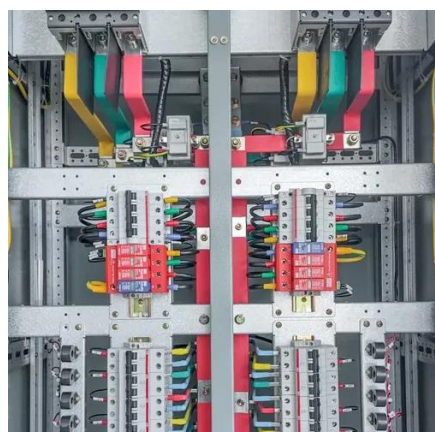

Specification Sheet

PWRcell 2 Battery Cabinet Can be configured for 9-18 kWh of storage capacity using 3.0 kWh battery modules.