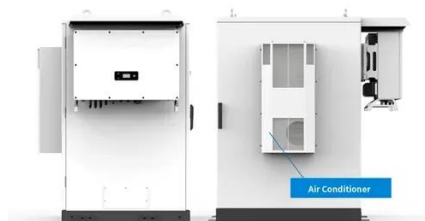

[20kw 50kwh lithium LiFePo4 battery bank 3 phase 380v AC solar system](#)

Support high voltage DC lithium ion LiFePo4 batteries start from 120v to 600v DC. Normally can use Coremax 512v LiFePo4 battery system. It built in 2 group battery system. This allows you have more ...

[Solar Battery Boxes Racks and Enclosures > EcoDirect](#)

EcoDirect offers battery boxes, racks and enclosures for off-grid energy storage applications in solar PV systems. These products support the most common battery types.

[SUNWAY 50-100kW Outdoor Cabinet Energy Storage System With ...](#)

Equipped with a reliable Growatt inverter, it supports flexible battery options including rack-mount and stackable batteries. The outdoor cabinet is weatherproof, easy to install, and built for long-term ...

[380v energy storage grid cabinet requirements](#)