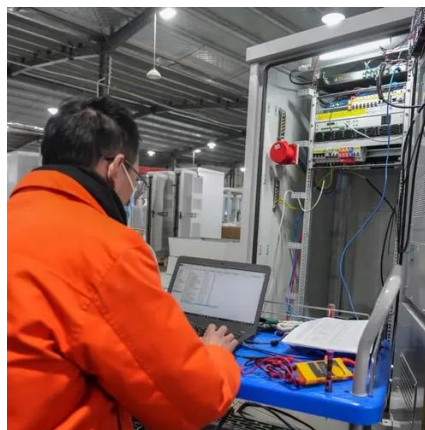

Full Auto Solar Glass Loading Machine

Full auto solar glass loading machine can grab the glass and place it on the conveyor line automatically - We provide solar panel production line, full automatic conveyor with full automatic laminator, full ...

[Automatic Glass Loading Machine , Solar Panel...](#)

An automatic glass loading machine works to supply glass rapidly ...