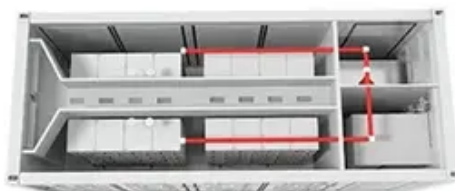

Six Degrees Outdoor Power Supply

Overview

Outdoor power supply is 1000W/2000W/3000W/5000WH. Comes with 2 AC sockets / 1 12V car charger socket / 4 USB sockets / 2 DC input ports. Power supply for multiple devices at the same time, powerful. 1-degree High Capacity Outdoor Power Supply Directly Charges RVs!! - YouTube In this video, we introduce a powerful outdoor power supply that can charge your RV directly. 0 luminaires are rated for outdoor use. 0 Outdoor Power Supplies are designed to allow lighting designers and specifies even more style enclosure with 4 mounting locations. IP65 rated female 4-PIN XLR connectors on 10" tails are provided for the number of heads being powered. Windynation's 6/3 SOOW cable is a versatile multi-conductor power cable designed for use in industrial and other demanding applications, including heavy equipment, construction machinery, motors and welding leads, portable lighting, battery chargers for electric vehicles, shallow water immersion. Check each product page for other buying options. DEWENWILS 120W Low Voltage Transformer with Photocell Sensor & Timer, 120V AC to 12V DC, Weatherproof Landscape Lighting Transformer for Spotlights, Garden Lights. Why Outdoor Power Supply Capacity Matters Ever wondered how much electricity your outdoor adventures really need? HOME / Maximizing Outdoor Power Supply: How Many Degrees of Electricity Do You Really Need?