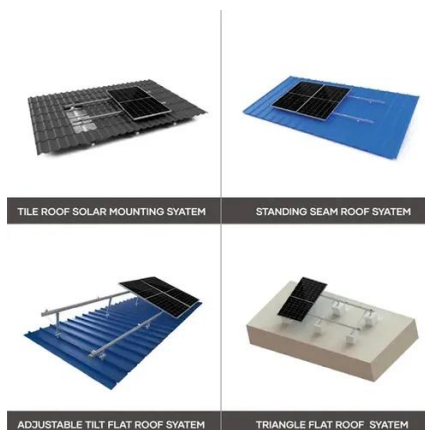

Discover advanced battery swap stations for electric vehicles (EVs), e-bikes, and ...