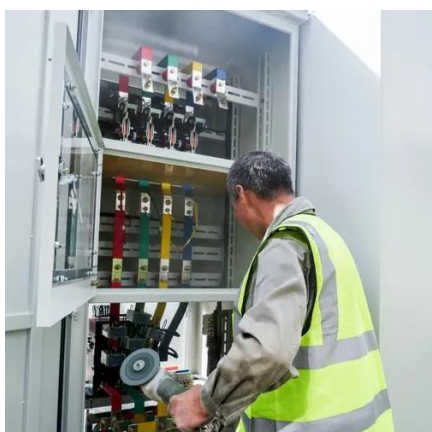

solar

[How to Use a Mobile Sine Wave Inverter: A Step-by-Step Guide for](#)

Mastering mobile sine wave inverter usage empowers you to maintain productivity anywhere. From calculating load capacities to implementing safety protocols, these compact devices bridge the gap ...

PPS500

Schneider Electric's OffGrid Portable Power Station is designed for outdoor enthusiasts and home users to provide consistent, reliable power whenever you need it - anytime, anywhere.

Portable Solar Generator, 300W Portable Power Station with Foldable ...

PURE SINE WAVE & MULTIPORT: solar generator for camping built with two 110V pure sine wave AC outlets, more efficient and more stable, which can power for your lamp, fan and protect ...

[Ionic GenBox 2400 , 2400W Whole-Home Backup Power Station](#)