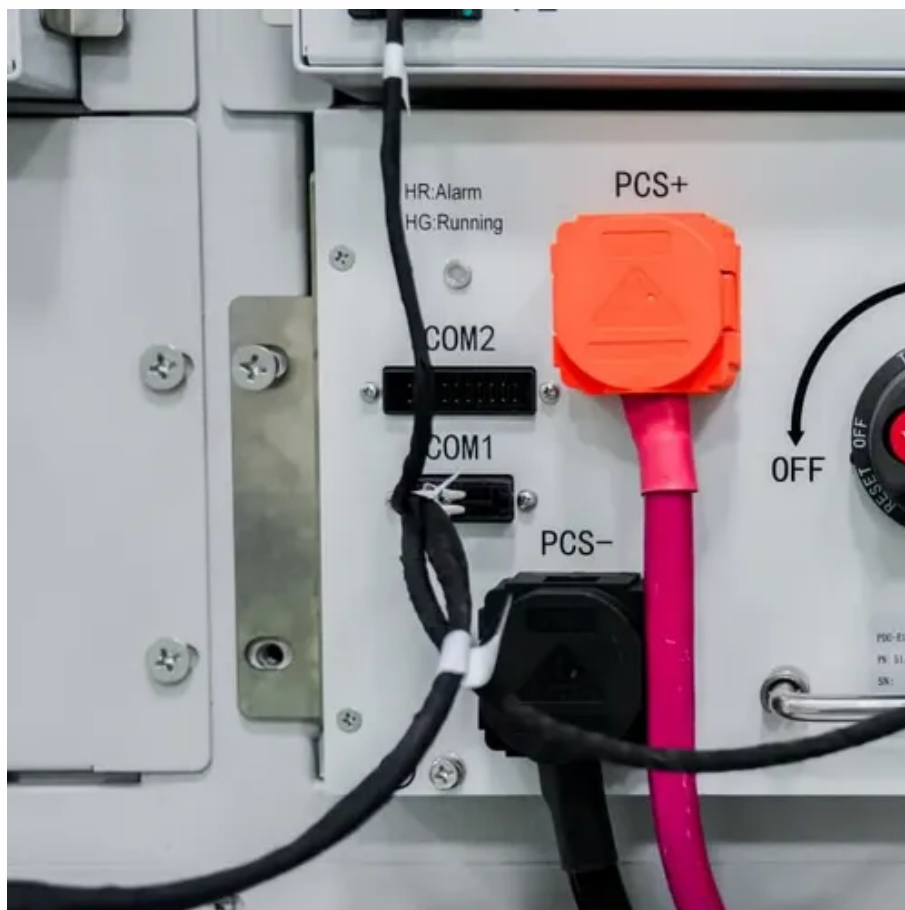

Sine wave mobile outdoor solar power hub