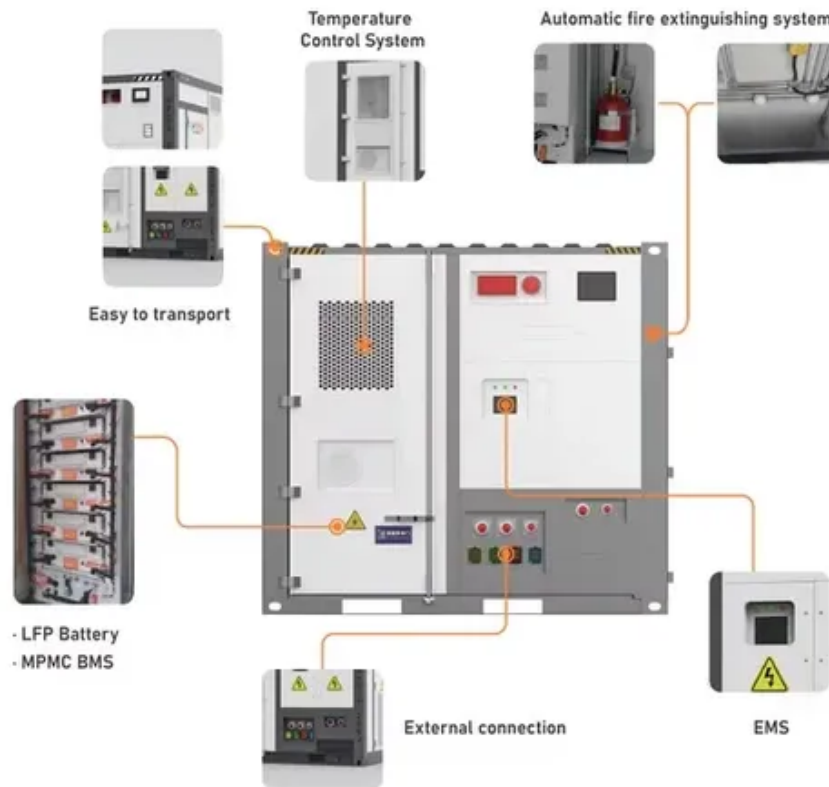

Sine wave inverter module 12v300w

Sine wave inverter module 12v300w

Amazon : 300 Watt Inverter Pure Sine Wave

Price and other details may vary based on product size and color. DC 12V to AC120V Pure sine Wave Power Inverter 300W with Dual sockets Output and DC 5V 2Amp USB Output. Ideal for Most Small ...

[Congsin 300W Modified Sine Wave Inverter , 12V DC to 220V AC](#)

Convert your vehicle's 12V DC into 220V AC power for charging laptops, powering fans, or running small medical devices during road trips. The dual USB modified sine wave inverter is perfect for LED lights, ...

[300 WATT PURE SINE POWER INVERTER 12 VOLT 120 VAC INCLUDES CABLES](#)

We installed this inverter in our RV to operate CPAP machines at night and not have to run the generator all night. This inverter has plenty of power to run 2 machines and also charge phones and ...

[300W Compact Power Inverter, 2x AC, USB-A, USB-C, Eaton](#)

This compact power inverter provides pure sine wave AC output for use at remote locations, such as campgrounds, construction sites and mobile offices. Two NEMA 5-15R outlets provide a continuous ...