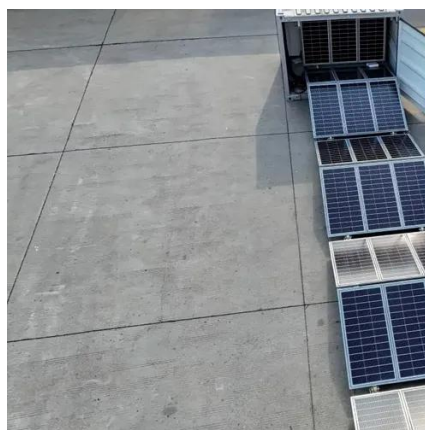

[Outdoor Telecom Cabinet & Telecom Power System](#)

China leading provider of Outdoor Telecom Cabinet and Telecom Power System, ESTEL (GUANGDONG) TECHNOLOGY CO., LTD. is Telecom Power System factory.