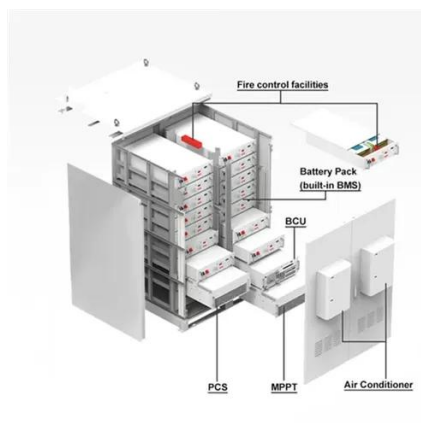

## Senegal weather station uses outdoor telecom enclosure dc

1mwh (500kw/1mw)

AIR COOLING  
ENERGY STORAGE CONTAINER

### [Telecommunication Shelters and Enclosures](#)

Telecommunication shelters and enclosures play a crucial role in the seamless functioning of our modern communication networks. These structures provide a secure and controlled ...

### [Senegal outdoor communication battery cabinet installation](#)

The enclosure protection level of the battery compartment is required to reach IP44. The cooling methods of the Outdoor Telecom Cabinet system include: natural cooling, fan cooling, heat ...