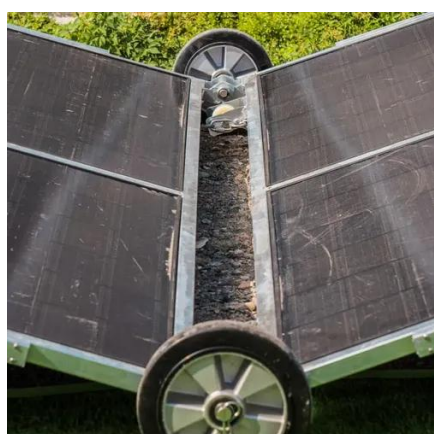

[Designing enclosures for harsh outdoor environments](#)

Learn how to design outdoor enclosures for harsh environments. Explore IP ratings, thermal management, corrosion protection, and Vikinor's system-level engineering approach.

[Senegal outdoor communication battery cabinet installation](#)

The enclosure protection level of the battery compartment is required to reach IP44. The cooling methods of the Outdoor Telecom Cabinet system include: natural cooling, fan cooling, heat ...

[Outdoor telecom power system components: rectifiers and ...](#)

In outdoor telecom applications, the rectifier takes ac input, filters out high-frequency noise, and converts it into a smooth dc power output. Large filter capacitors help stabilize the dc power, ...

[Outdoor Telecommunication Cabinets: Importance and Care](#)