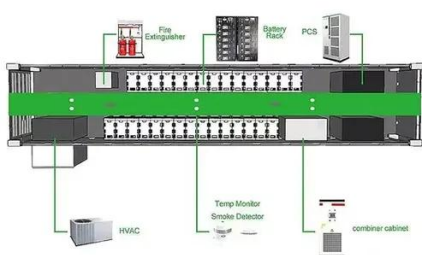

[\[BuilderGPT\] Generate minecraft building in 30 seconds with the ...](#)

The generated schematic is then given to gpt-4-vision-preview along with the optimized requirements to generate a json containing the content of the structure, for example:

Schematic Irrigation

A schematic irrigation plan is an initial conceptual sketch of your irrigation system design in CAD. Learn how to place schematic zones, or areas.

Schematic diagram of irrigation and drainage dualpurpose channel

In South China's paddy irrigation area, irrigation and drainage dual-purpose channel mode (IDDCM) is applied to conserve farmland resources in rice cultivation areas with relatively flat

- PV / DG Application
- APP Intelligent Control
- Multi-Unit Parallel Expansion
- 98.8% Max. Efficiency