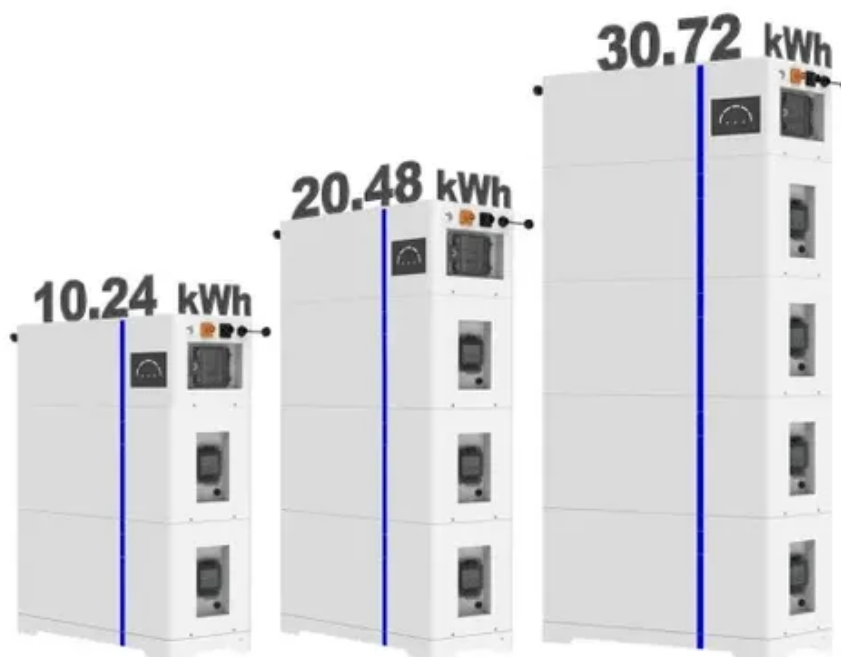

Schematic diagram of irrigation channel fan power generation

ESS

Schematic diagram of irrigation channel fan power generation

Minecraft Starter House #1

?Download (Java/Bedrock/Schematic/Litematic)
Recently, I came up with a simple starter house idea for a Minecraft survival playthrough. This house i