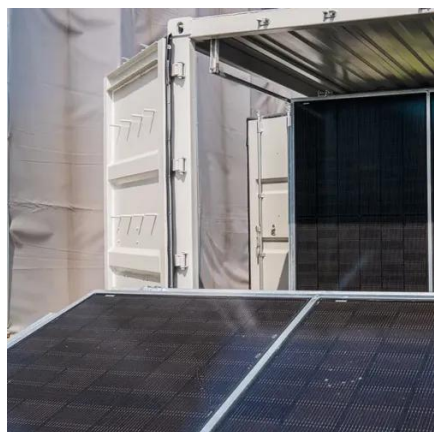

[MARKET ANALYSIS OF BATTERY SWAP CABINETS IN RWANDA](#)

This guide provides step-by-step instructions on how to install your R-BOX-OC outdoor solar battery cabinet, including site selection, assembly, wiring, and system testing. [pdf]

[Communication network cabinet base station solar container ...](#)

Battery Cabinets In modern communication base stations, battery cabinets play a crucial role as the key equipment to ensure uninterrupted operation of communication networks.