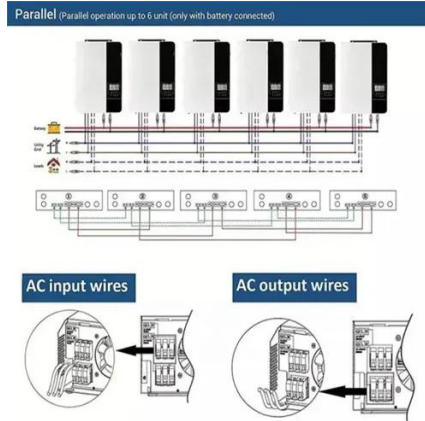

We stock a full range of feature rich Wall Mount Data Cabinets and are sure to have the solution for you at the right price. Whether you need a small 6u wall mounted rack or a 21u 600mm Wall Cabinet, ...