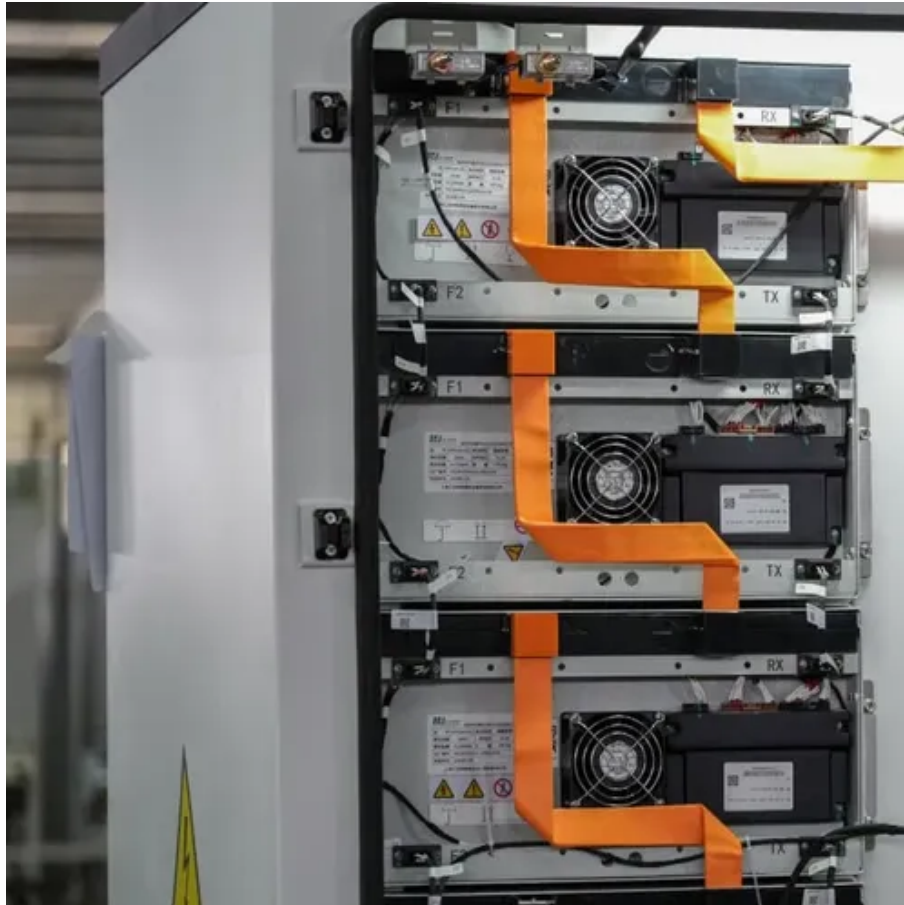

Praia Outdoor Power BESS