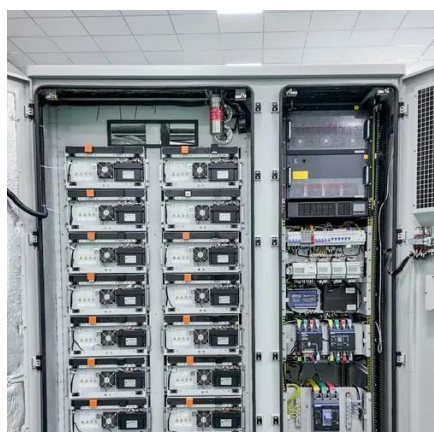

[418KWh Outdoor Cabinet Energy Storage System](#)

Patented outdoor cabinet protection design, optimised cooling air ducts, protection against dust and rain; front and rear doors open for maintenance, facilitating side-by-side arrangement of multiple systems ...

[Custom Smart Battery Swap Cabinet Manufacturer in China , Power ...](#)

PowerGoGo's Custom Battery Swapping Cabinets provide a robust, efficient solution for electric motorcycles and urban mobility fleets, designed to address energy access challenges in commercial ...