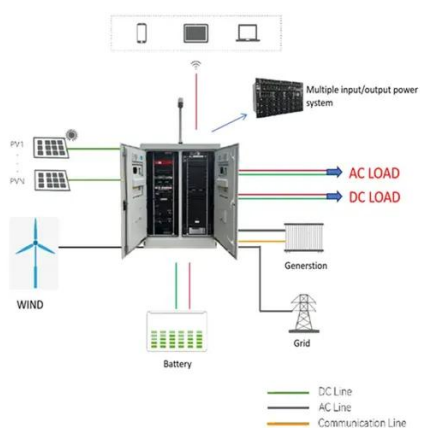

Explore our IP55 battery storage cabinets for reliable outdoor power. Durable, waterproof, and with efficient cooling for telecom and solar applications.