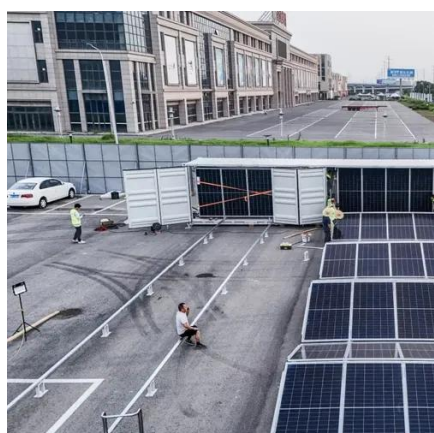

IP55 Battery Storage Cabinets