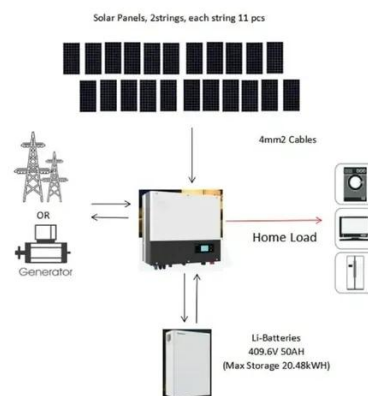

[Outdoor Energy Storage System Cabinets , EPC Energy](#)

Turnkey solution for utilities and developers targeting grid services such as Frequency Regulation, T& D deferral, and black start. Coordinating storage and distributed energy resources to keep campuses, manufacturing, ...