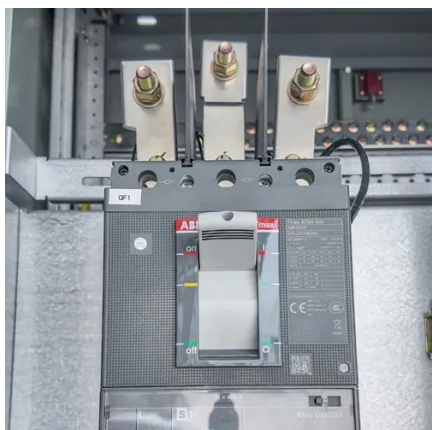

Custom Inverter Cabinets

Engineered for precision power control, our custom inverter cabinets support OEM/ODM projects with IP66 protection & thermal management

[IP66 Enclosures , IP66 Waterproof Boxes & Cases](#)

Here, you'll find our entire lineup of IP66 models, from stainless steel enclosures to polycarbonate and more. Use the sorting tools in the sidebar to find the size and features you need or browse our outdoor electrical ...

[IP66 enclosure, 1000+ Customized IP Enclosure Experience](#)

KDM IP66 enclosure offers the highest protection against particles and is able to protect high levels from water, including powerful jet sprays and temporary flood conditions. IP 66 electrical enclosures can withstand 30 ...

IP66 CABINET SOLUTION , ICEENG CABINET

Our certified specialists provide support for outdoor communication cabinets, power equipment enclosures, and battery storage cabinets across Africa. Call +27 11 568 9402

[C& I liquid-cooled outdoor energy storage cabinet](#)