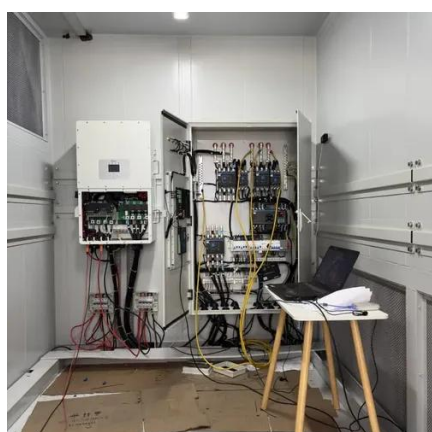

[OSCAL PowerMax 6000 Portable Power Station 6000W (Surge ...](#)

Whether camping, working outdoors, or facing an emergency, this solar generator can provide stable power. [1.96 Hours Fast Charging]--Featuring dual charging via solar panels and AC power, our ...

[6000W Portable Power Station with Lifepo4 Lithium Ion Battery](#)

The T6000 Portable Power Station is designed with a robust set of protective functions to ensure the safety and longevity of the device, as well as the devices you connect to it.

Bluetti 6000W Solar Power Stations

Discover our 6000W solar power stations - reliable portable energy for all your needs. Perfect for camping, outdoor activities, and emergencies. Shop now!

Portable Power Station 6000w