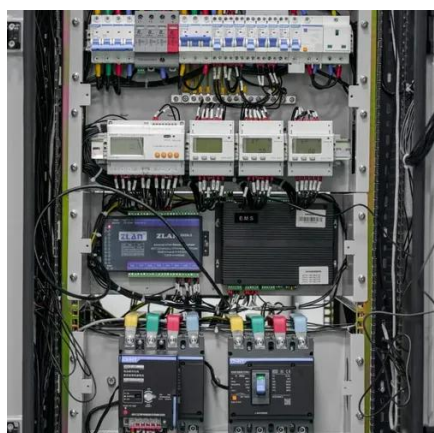

Plaque outdoor power supply

Signage Power Supplies , Current

All Tetra® power supplies are designed specifically for the sign industry by our team of electronics experts. Tetra power supplies are built to stand the test of time, backed by the most extensive ...

Outdoor Power Supplies

Our waterproof power supplies are suitable for outdoor LED installations. We also have Malibu drivers that are suitable for landscaping applications.