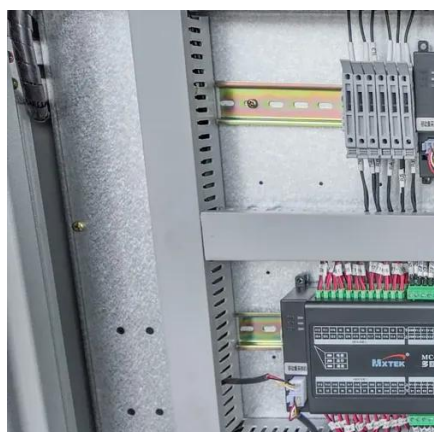

[Outdoor Photovoltaic Energy Cabinet. Base Station Energy Storage](#)

An Outdoor Photovoltaic Energy Cabinet is a fully integrated, weatherproof power solution combining solar generation, lithium battery storage, inverter, and EMS in a single cabinet.