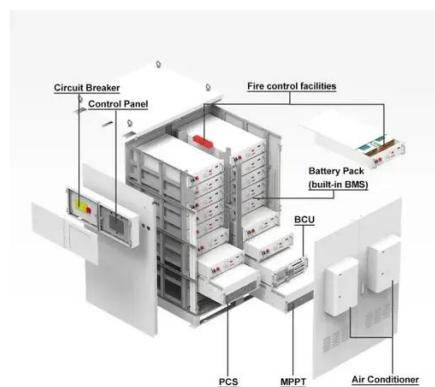

Outdoor Photovoltaic Energy Cabinet

Combines high-voltage lithium battery packs, BMS, fire protection, power distribution, and cooling into a single, modular outdoor cabinet. Uses LiFePO4 batteries with high thermal stability, extensive cycle ...