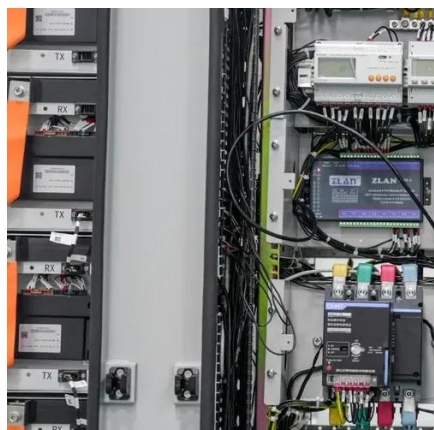

[COLOR STEEL TILE PHOTOVOLTAIC ROOF BRACKET SYSTEM](#)

Simple bracket installation of photovoltaic color steel tiles 1 acket Installation According to the drawings, first locate and release the line (the color steel tile roof is mainly the positioning of the ...