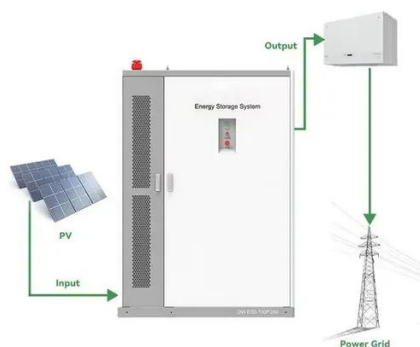

Design and development of a 1000V, 16 Input combiner box using off-the-shelf components.