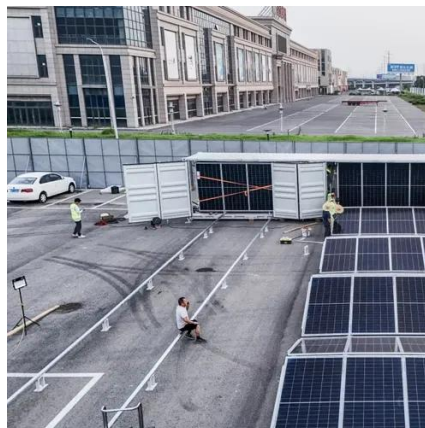

Design and development of a 1000V, 16 Input combiner box using off-the-shelf components.