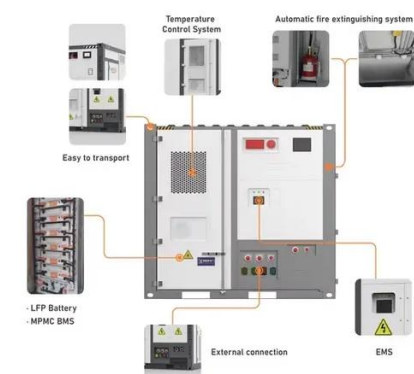

[How to Start a Tesla Charging Station: Essential Steps for Successful](#)

Whether you're a business owner looking to attract eco-conscious customers or a homeowner wanting to support your community, starting a Tesla charging station can be a game ...