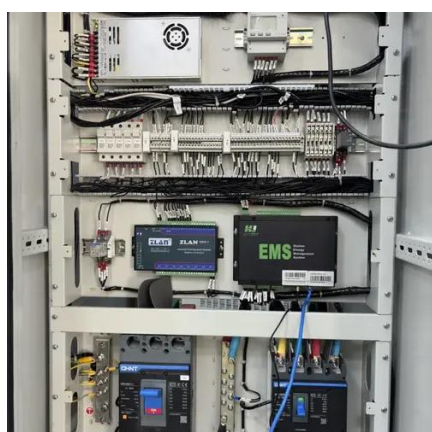

[Complete Buyer's Guide to Outdoor Telecom Cabinets](#)

When it comes to outdoor environments, proper housing and protection of vital telecom equipment require the selection of the right outdoor telecom Complete Buyer's Guide to Outdoor Telecom ...

[How to Select the Ideal Telecom Enclosure for Long-Term Use](#)

Choose the right telecom enclosure by considering environment, size, durability, and compliance to protect equipment and ensure long-term reliability.

[Outdoor Telecom Enclosure Solutions: Weatherproof](#)

Need durable outdoor telecom enclosures? Discover IP65 waterproof cabinets with UV resistance and corrosion protection. Custom sizes available for telecom equipment. Click to compare ...

[Outdoor Telecommunication Cabinets: Importance and Care](#)