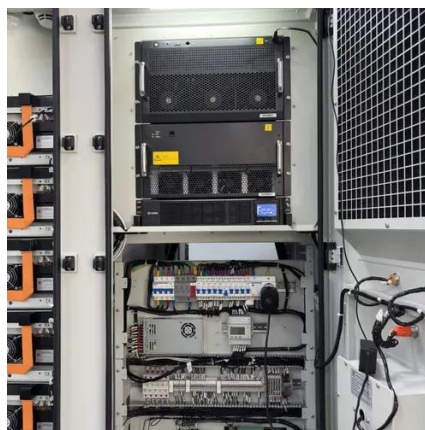

Outdoor power and charging solutions have become more versatile and efficient, catering to the needs of a variety of applications and end-users. Learn how to best select the right outdoor power and ...

Outdoor Power Sources

Power up your outdoor adventures with our diverse selection of outdoor power sources. Whether you're planning a camping trip, setting up an outdoor event, or simply enjoying a day in the backyard, ...