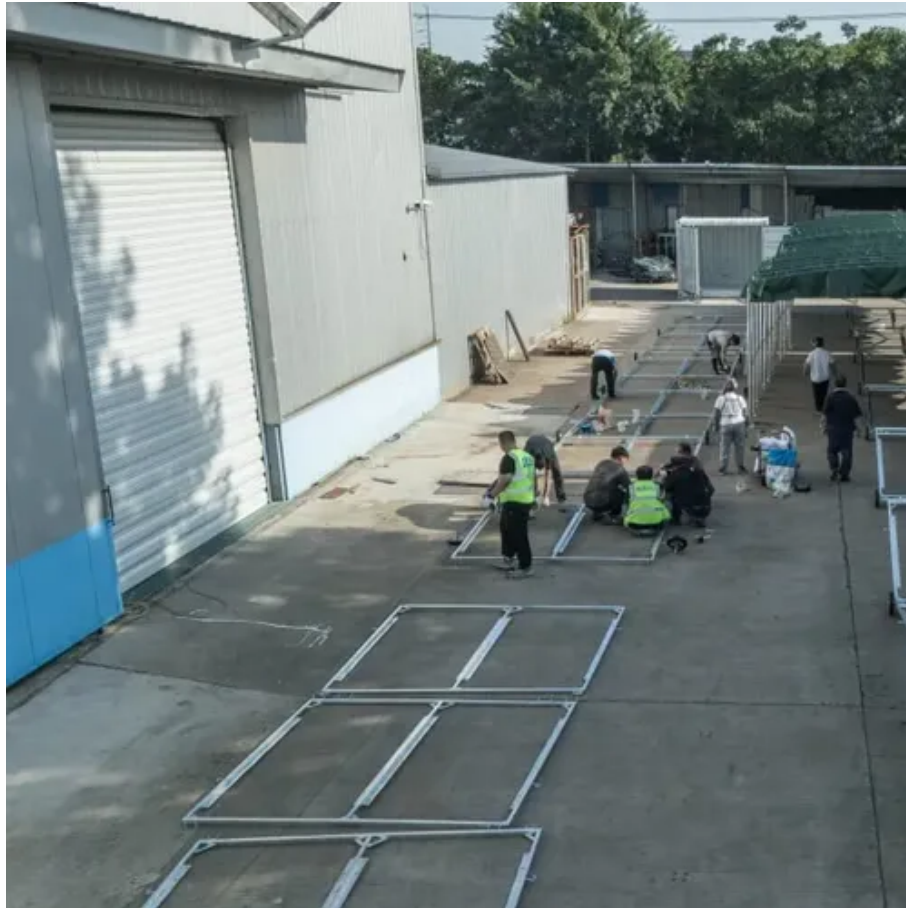

Outdoor mobile power supply connected to distribution box

Overview

Also called power spider boxes, they provide temporary power for locations without permanent electricity sources. Common applications include construction, outdoor events, emergency services, and remote work locations. Our power distribution boxes range from 20-800 Amps and are well known for being durable, long lasting and. The Blizzard Lighting Drop-PC™ power drop box is designed to give you safe and reliable power connections anywhere you need it, quickly and easily. The Drop TRUE, one of Blizzard Lighting's Drop™ power. Check each product page for other buying options. Only 20 left in stock - order soon. Our Outdoor Ground Box comes with 32A power connections, audio connections or even potable water inlet feeds. Please view the spec sheet in the.

Outdoor mobile power supply connected to distribution box

Portable & Breakout Boxes

The Power Turtle Xtreme Outdoor (XO) is a compact power distribution solution designed for mobile applications. Featuring rugged EASYLEN® housing, it's built to withstand demanding environments ...

Temporary Power Distribution Boxes & Carts

Also called power spider boxes, they provide temporary power for locations without permanent electricity sources. Common applications include construction, outdoor events, emergency services, and ...